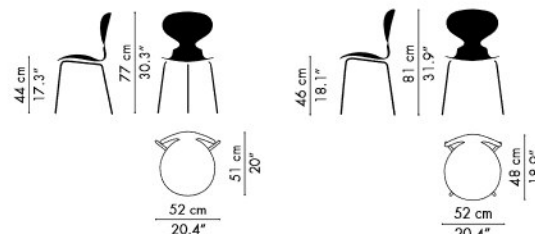

W: 52 cm / 20.4 in

D: 51 cm / 20.0 in

3101

H: 81 cm / 31.9 in

Seat H: 46 cm / 18.1 in

W: 52 cm / 20.4 in

D: 48 cm / 18.9 in

DESIGNER